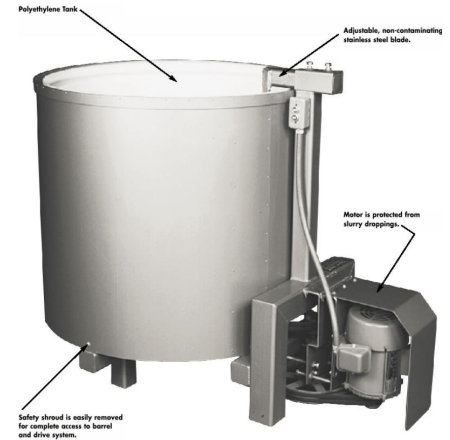

The economy slurry mixer features a polyethylene tank, stainless steel blade and double-belt reduction drive. The motor is protected from slurry droppings, but unlike the PKI deluxe slurry mixer, is not enclosed. The polyethylene tank is non-contaminating, durable, light, easy to clean and inexpensive to replace.

Available Options

- Mounting bracket for prop-type mixer
- Variable speed control

Economy Slurry Mixer Specifications*

Model	Capacity (Gallons)	Barrel Size	Motor HP	Electrical	Shipping Weight
ESM-2218	30	22"D x 18"H	1/2 HP	115/230V	250 lbs.
ESM-3024	75	30"D x 24"H	3/4 HP	115/230V	350 lbs.
ESM-3630	130	36"D x 30"H	1 HP	115/230V	450 lbs.